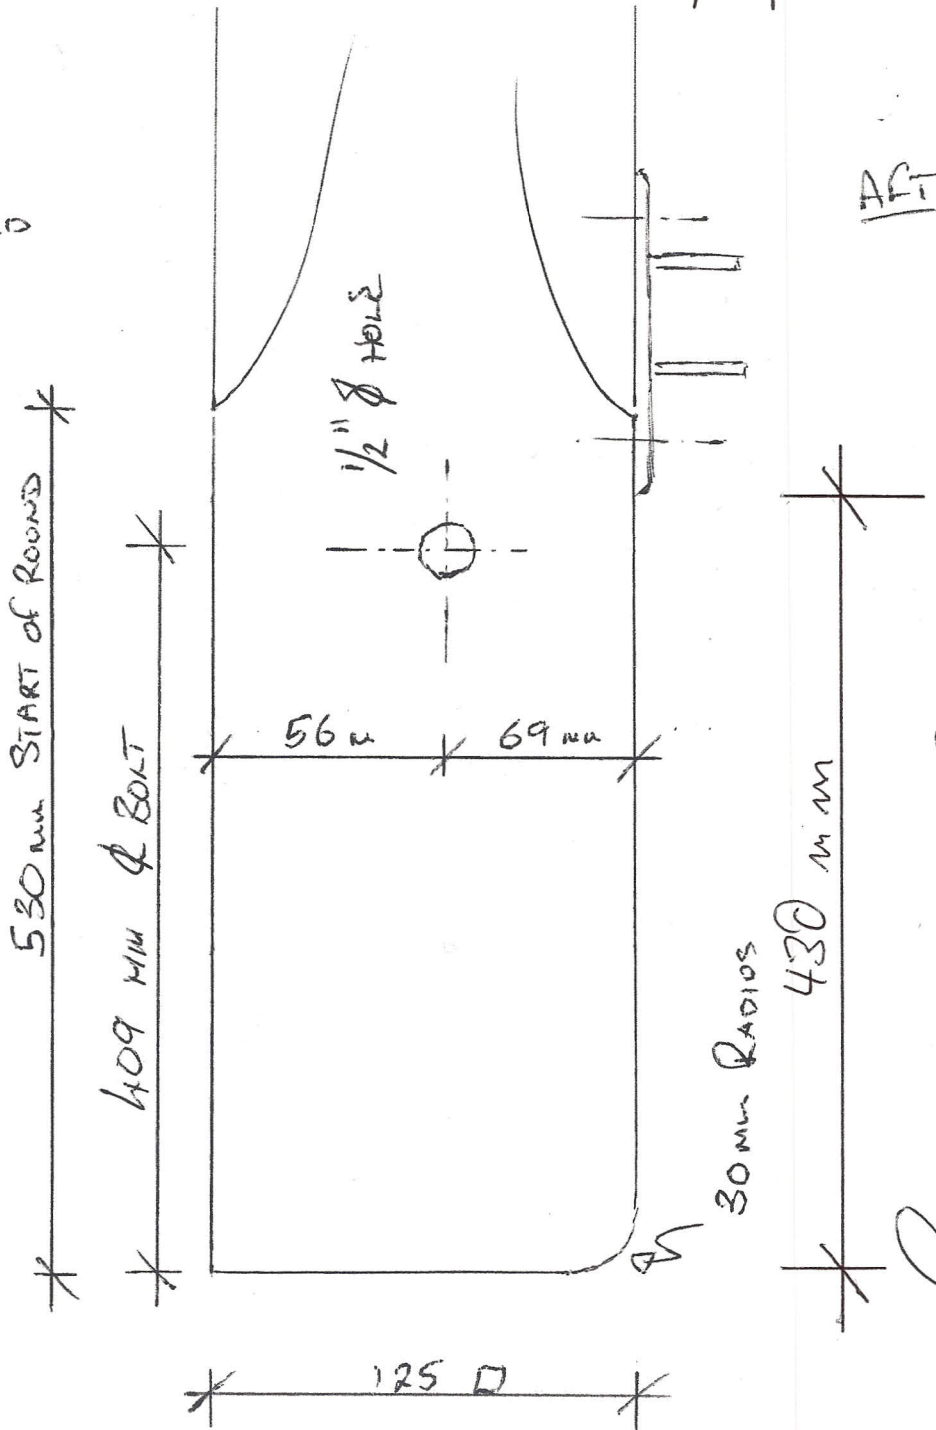

Hamburg 05.08.2008

*[Signature]*

FORWARD

Front

6500 mm

anchor light  
sheave in sheavehole

fitting for VHF-antenna on  
stb-side under sheavehole

steamlight

#/ft

CABLE MK1 BAND POSITION

Hamburg 05.09.2009

A handwritten signature, possibly 'Zah', with two arrows pointing downwards and to the left.