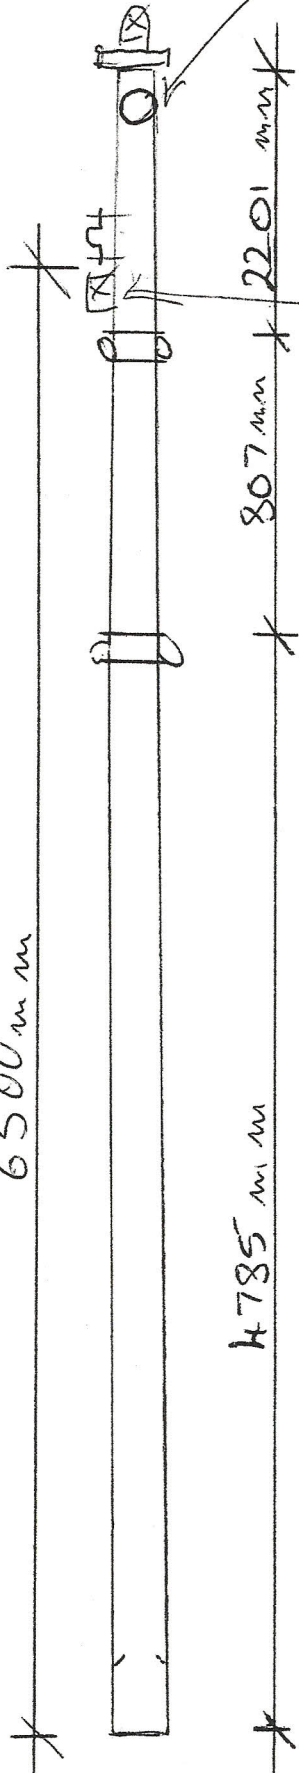

Hamburg 05.08.2008

*[Signature]*

FORWARD

Front

6500 mm

anchor light  
sheave in sheavehole

fitting for VHF-antenna on  
stb-side under sheavehole

steamlight

#/ft

CABLE MK1 BAND POSITION

Hamburg 05.09.2009

A handwritten signature, possibly 'Zah', with two arrows pointing downwards and to the left.